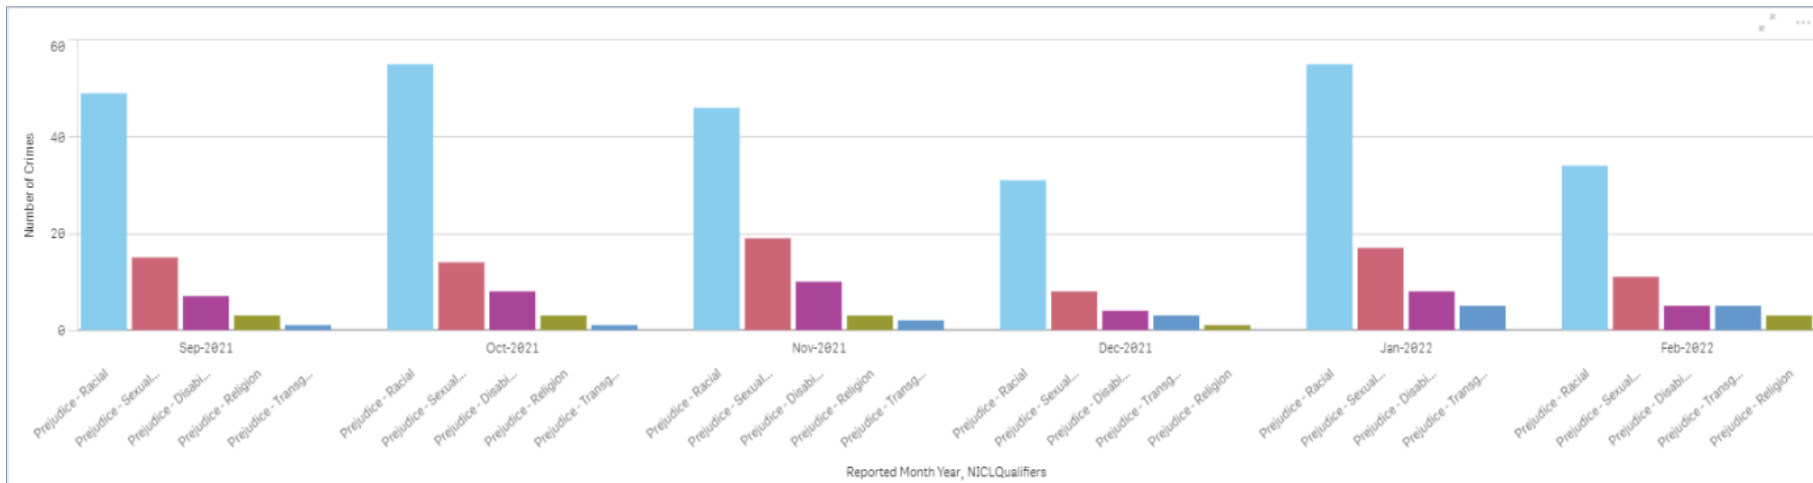

Performance – Hate Crime overview

Force

- Hate Crime volumes are within normal bounds. Summer highs have been slightly more extended which has resulted in year-on-year increases (133 crimes, +17.5%), largely within Sexual Orientation and Racial crimes. This extended summer high is reflective of the trend seen within overall crime volumes, but is now showing signs of returning to the norm.
- Formal Action Taken (previously "detection") rate is at 13.5%, down by 7.2% from the previous year. Whilst rates have remained stable across Sexual, religious, transgender or disability related hate crimes (<1% variance), Racially motivated crimes relating to public order are driving the loss in detection rate.

Royal Wootton Bassett CPT

	Number of Crimes	Change (number)	Change (%)
Total	30	11	57.0%
Prejudice – Racial	21	6	40.0%
Prejudice – Sexual orientation	7	5	250.0%
Prejudice - Disability	1	6	0.0%
Prejudice - Religion	1	0	0.0%
Prejudice - Transgender	0	0	0.0%

Year on year comparison April 2021 to March 2022 (note: an individual crime can be tagged with more than one prejudice type e.g. sexual orientation & transgender)

Force Hate Crime (6 months to March 2022)